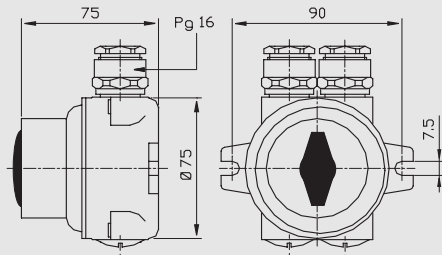

# Safe Area

**Selection Table**

Version	Description	Ordering code	Weight kg
Watertight switch Series TEF 1239	2 pole, 250 V AC	<b>TEF1239200</b>	0,800

**Technical Data**

Certificates	Ⓝ GR. 1.112.6 or 14.1.112.6
Enclosure material	Cast brass
Rated voltage	250 V AC
Rated current	16 A
Contact	2 pole
Cable entries	2 x Pg 16 cable glands 2 x Pg 16 stopping plugs
Degree of protection	IP 56

**Accessories and Spare Parts**

Designation	Description	Ordering code	Weight kg
Cable gland	Pg 16	<b>510100010070</b>	0,050
Stopping plug	Pg 16	<b>510100010080</b>	0,010

**Dimension drawings** (all dimensions in mm) - subject to alterations