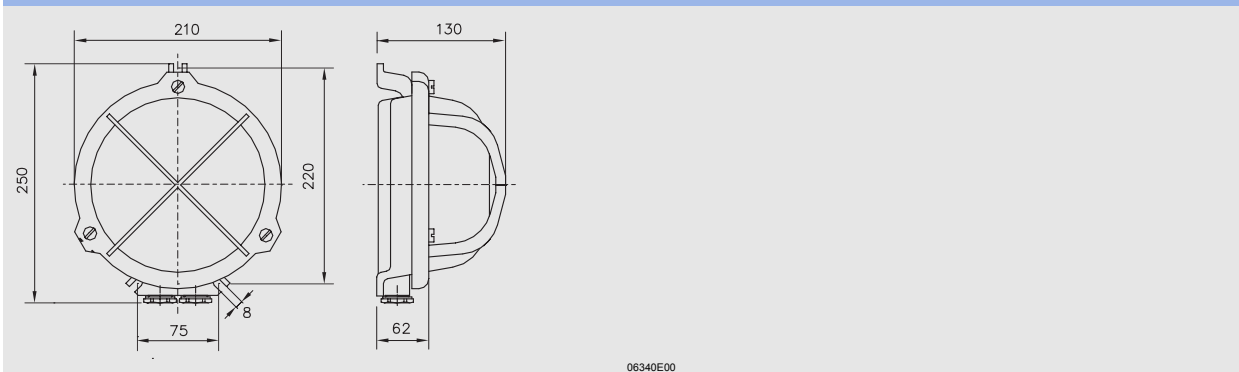

## Zone 2, Safe Area

**Selection Table**

Version	Ordering code	Weight kg
Compact Light Fittings Series TEF 2367	<b>TEF2367000</b>	5,400

**Technical Data**

Rated voltage	230 V / 240 V AC - 50 / 60 Hz 110 V / 120 V AC - 50 / 60 Hz
Lamp	Compact fluorescent tube PLS 2 x 7 W
Lampholder	G 23
Power consumption	20 W
Material	
Housing	Cast copper alloy
Replacement glass	glass
Colour of glass	clear
Degree of protection	IP67
Cable glands	2 x M20 cable glands E204 / 2B for cable diam.: 9.1 - 14.3 mm
Ambient temperature	- 20 °C ... + 40 °C

**Accessories and Spare Parts**

Designation	Description	Ordering code	Weight kg
Glass	clear	<b>520100010050</b>	1,030
Fluorescent tube	7 W	<b>520100010100</b>	0,030

**Dimension drawings** (all dimensions in mm ) - subject to alterations