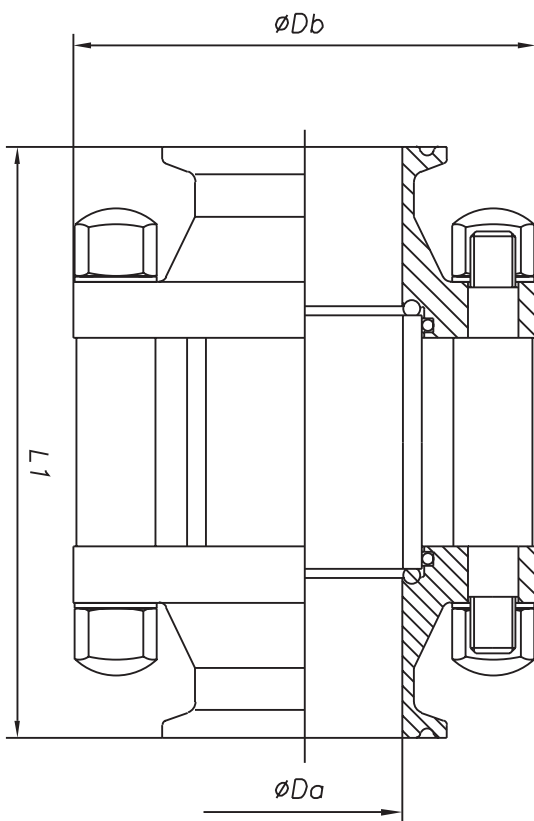

Full-View Visual Flow Indicator Designed for Sterile Service

Data Sheet 01-0091 08/02

These sterile design visual flow indicators provide operators with a full 360° view of the flow of virtually any process pipeline fluid while imposing virtually no pressure drop on the line. Electropolished stainless steel sterile heads include clamp connections, butt weld and sterile quick connects.

Designed with unique o-ring seals, these sterile units provide a smooth transition between the stainless steel heads and the glass, eliminating any chances of product entrapment. In addition, these units are sterilizable and autoclavable. Spacers between the heads make maintenance easy and over-tightning of the glass impossible. These spacers along with acorn nuts eliminate exposed threads.

Models are available in clamp sizes from 3/8" inch to 8 inches. Impact-resistant stainless steel mesh shields are also available to protect the glass column, if necessary. Custom designs are also available, including special lengths.

DIMENSIONS (mm)			
Size	ø Da	ø Db	L1
3/8"	7.75 (0.31")	50 (1.97")	90 (3.54")
1/2"	9.40 (0.37")	50 (1.97")	90 (3.54")
3/4"	15.75 (0.62")	65 (2.56")	105 (4.13")
1"	22.10 (0.87")	70 (2.76")	105 (4.13")
1-1/2"	34.80 (1.37")	82 (3.23")	105 (4.13")
2"	47.50 (1.87")	100 (3.94")	140 (5.51")
2-1/2"	60.30 (2.37")	125 (4.92")	151 (5.94")
3"	71.90 (2.83")	135 (5.31")	181 (7.12")
4"	97.40 (3.83")	155 (6.10")	206 (8.11")
6"	148.20 (5.83")	215 (8.46")	254 (10.00")
8"	199.00 (7.83")	265 (10.43")	302 (11.89")