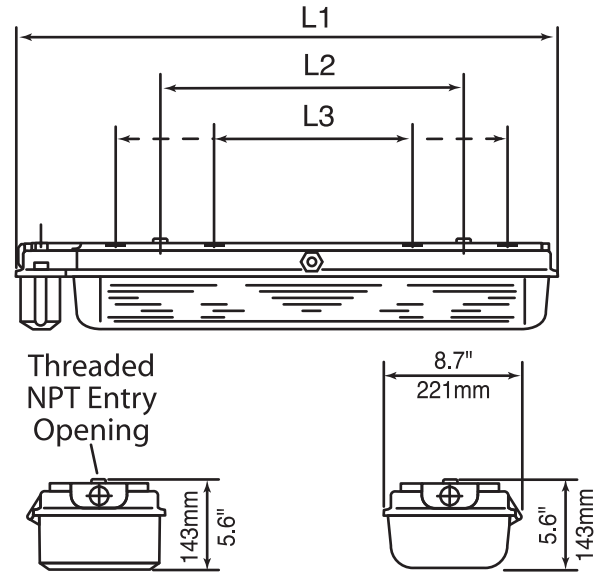

EXLUX 6000, 6400 & 6408

M1476K

Dimensions

	17W, 2' Fixture		32W, 4' Fixture		40W, 5' Fixture	
	inch	mm	inch	mm	inch	mm
L1	27.5"	(700mm)	51.5"	(1310mm)	63.4"	(1610mm)
L2 ¹⁾	15.7"	(400mm)	31.5"	(800mm)	31.5"	(800mm)
L3 ²⁾	12.3"-18.3"	(312-465mm)	26.3"-34"	(670-865mm)	26.3"-34"	(670-865mm)

- 1) fixed mounting distance
- 2) variable mounting distance

EXLUX 6008

M1478K

Dimensions

	17W, 2' Fixture		32W, 4' Fixture	
	inch	mm	inch	mm
L1	30.8"	(782mm)	54.8"	(1392mm)
L2 ¹⁾	15.7"	(400mm)	31.5"	(800mm)
L3 ²⁾	12.3"-18.3"	(312-465mm)	26.4"-34"	(670-865mm)

- 1) fixed mounting distance
- 2) variable mounting distance