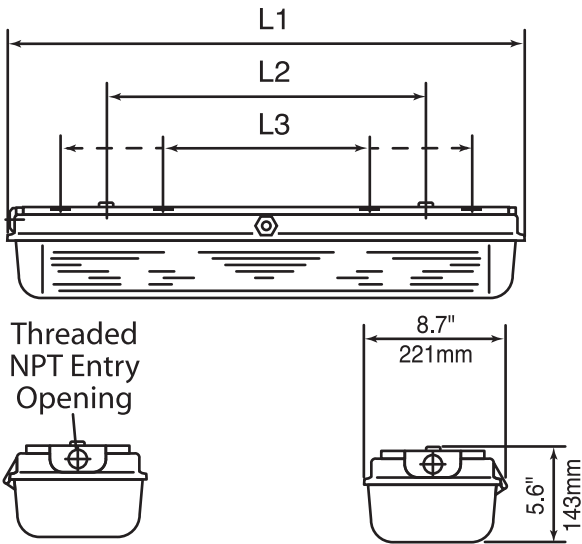

EXLUX 6000, 6400 & 6408

M1476K

Dimensions

	17W, 2' Fixture		32W, 4' Fixture		40W, 5' Fixture	
	inch	mm	inch	mm	inch	mm
L1	27.5"	(700mm)	51.5"	(1310mm)	63.4"	(1610mm)
L2 ¹⁾	15.7"	(400mm)	31.5"	(800mm)	31.5"	(800mm)
L3 ²⁾	12.3"-18.3"	(312-465mm)	26.3"-34"	(670-865mm)	26.3"-34"	(670-865mm)

- 1) fixed mounting distance
- 2) variable mounting distance

EXLUX 6008

M1478K

Dimensions

	17W, 2' Fixture		32W, 4' Fixture	
	inch	mm	inch	mm
L1	30.8"	(782mm)	54.8"	(1392mm)
L2 ¹⁾	15.7"	(400mm)	31.5"	(800mm)
L3 ²⁾	12.3"-18.3"	(312-465mm)	26.4"-34"	(670-865mm)

- 1) fixed mounting distance
- 2) variable mounting distance